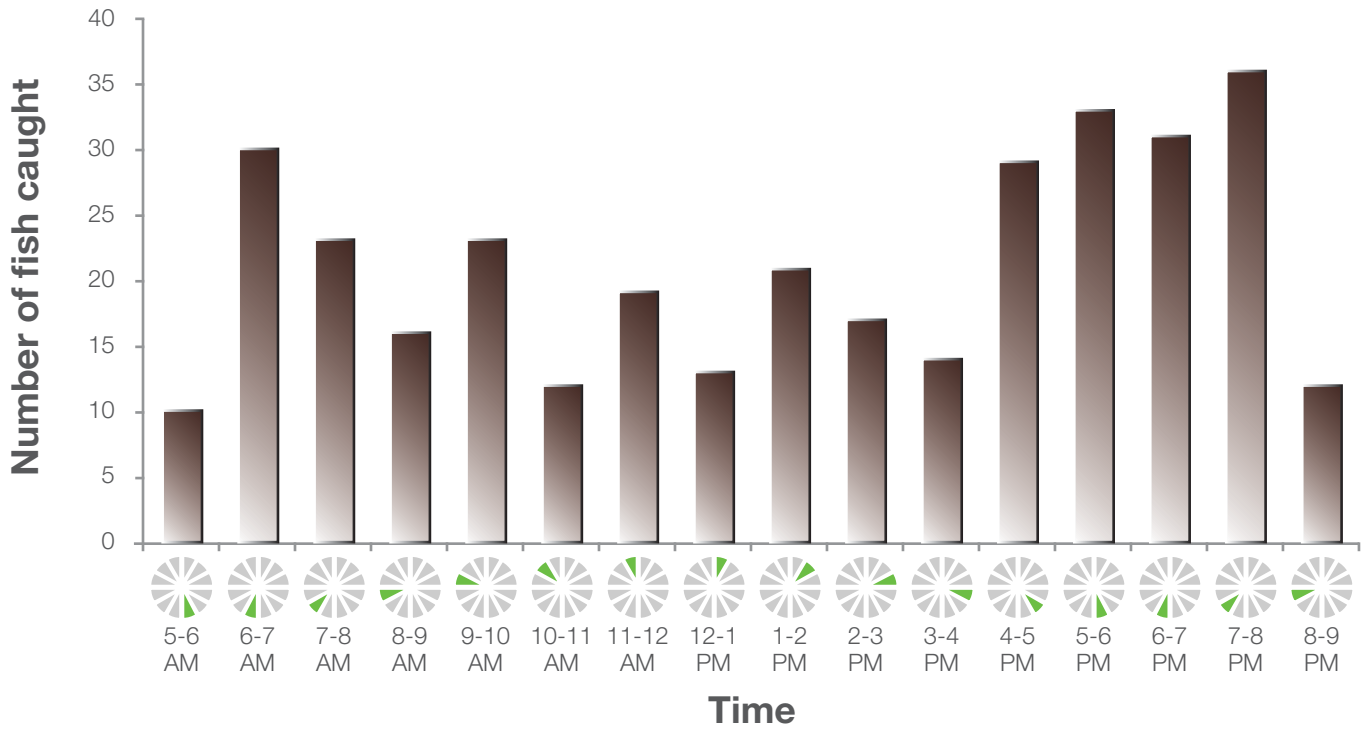

Osprey Fishing Data

Graph to show the number of fish caught by ospreys at different times of the day.
(During one osprey breeding season at Rutland Water)

Graph to show the number of fish caught of each species.
(During one osprey breeding season at Rutland Water)